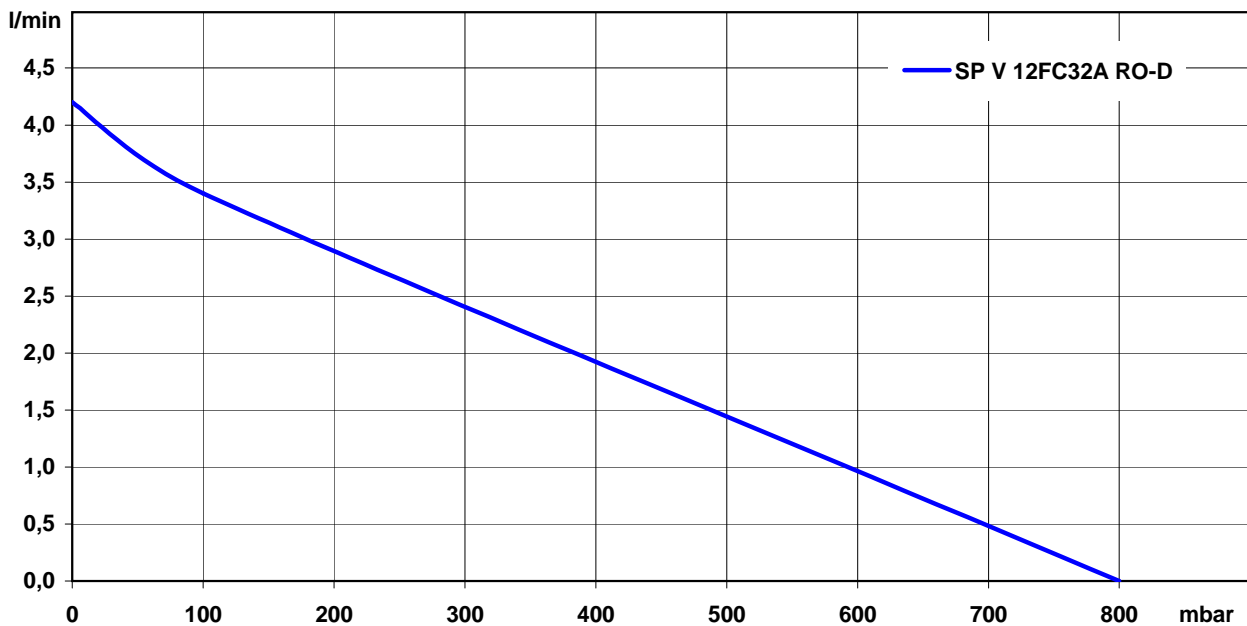

SP V 12FC32A RO-D

Product Features

- oil free
- maintenance free
- reduced vibrations
- reduced pulsation
- low noise
- small size
- lightweight
- minimal current consumption

Applications

- Blood Pressure Monitoring
- Coffee Machines

Schwarzer
Precision

Designation		SP V 12FC32A RO-D
Voltage	Art.-No.	12 Vdc (optional: 6 Vdc) 7k73089
Pneumatic Performance		
Free Flow [l/min]		4,2
flow at:		
100 mbar [l/min]		3,4
max. Pressure [mbar]		800
flow at:		
-100 mbar [l/min]		-
max. Vacuum [mbar]		-
Motor / Power Consumption		
Motor Type		Iron Core
Power consumption [mA]		400
Material		
Pump Body		ABS / POM
Diaphragm		EPDM
Valves		NBR
Weight [g]		92

Performance Curves

SP V 12FC32A RO-D