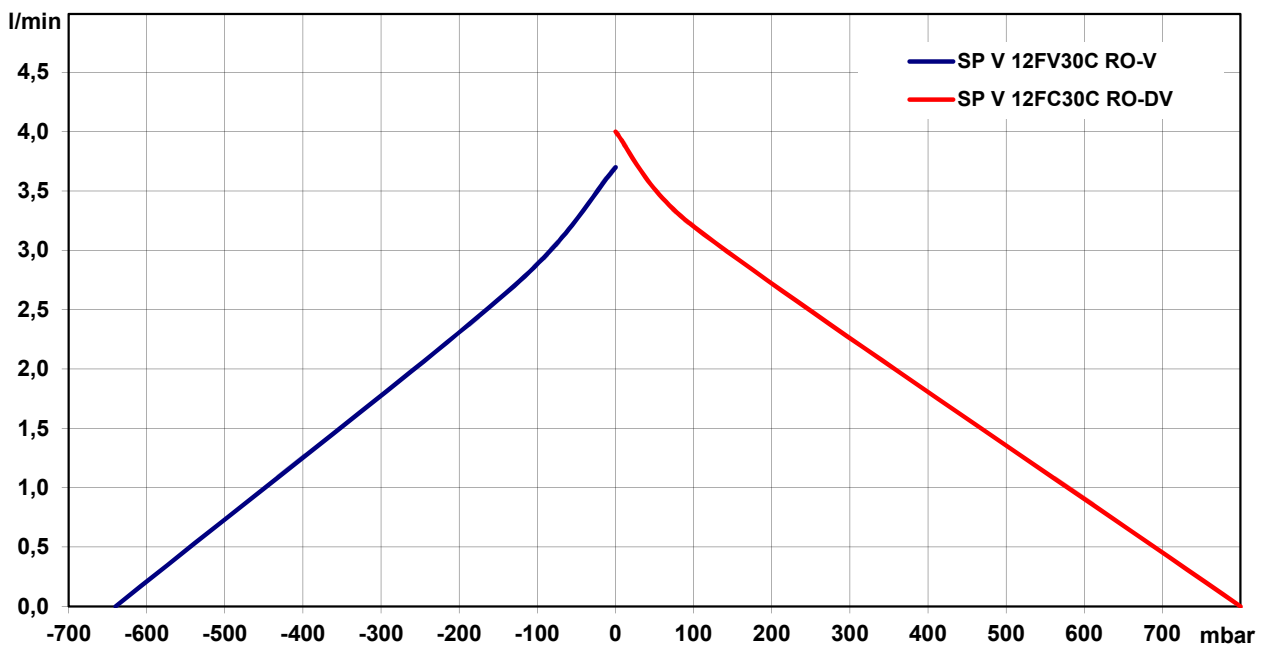

- Blood Pressure Monitoring
- Coffee Machines

Schwarzer
Precision

Designation	SP V 12FV30C RO-V	SP V 12FC30C RO-DV
Voltage	12 Vdc	12 Vdc
Art.-No.	7k73084	7k73092
Pneumatic Performance		
Free Flow [l/min]	3,7	4,0
flow at:		
100 mbar [l/min]	-	3,2
max. Pressure [mbar]	-	800
flow at:		
-130 mbar [l/min]	2,7	-
max. Vacuum [mbar]	-640	-
Motor / Power Consumption		
Motor Type		Iron Core
Power consumption [mA]	310 @ -130 mbar	250
Isolation Class		B
Temperature Class		F (155° C)
Material		
Pump Body	ABS / POM	ABS / POM
Diaphragm	EPDM	EPDM
Valves	NBR	NBR
Weight [g]	89	89

Performance Curves

SP V 12FV30C RO-V / SP V 12FC30C RO-DV